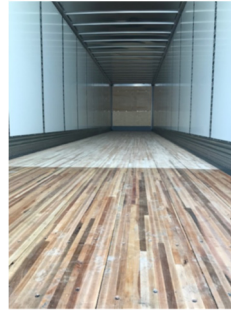

Available Now

NEW GREAT DANE TRAILERS

- Composite Plate • Stainless Steel Rear Frame • Hot Dipped Galvanized ICC • Logistic Posts • Hendrickson Ultraa-K • Tiremax CP • 20,000 lb. Rated Floor • Complete LED Lighting System w/ Extended Warranty

EVEREST SS

SUPERSEAL

- Plastic Lined • Stainless Steel Rear Frame • Hot Dipped Galvanized ICC • Logistic Posts on 16" Centers • Hendrickson Ultraa-K • Tiremax CP • 20,000 lb. Rated Floor • LED Lighting System w/ Extended Warranty